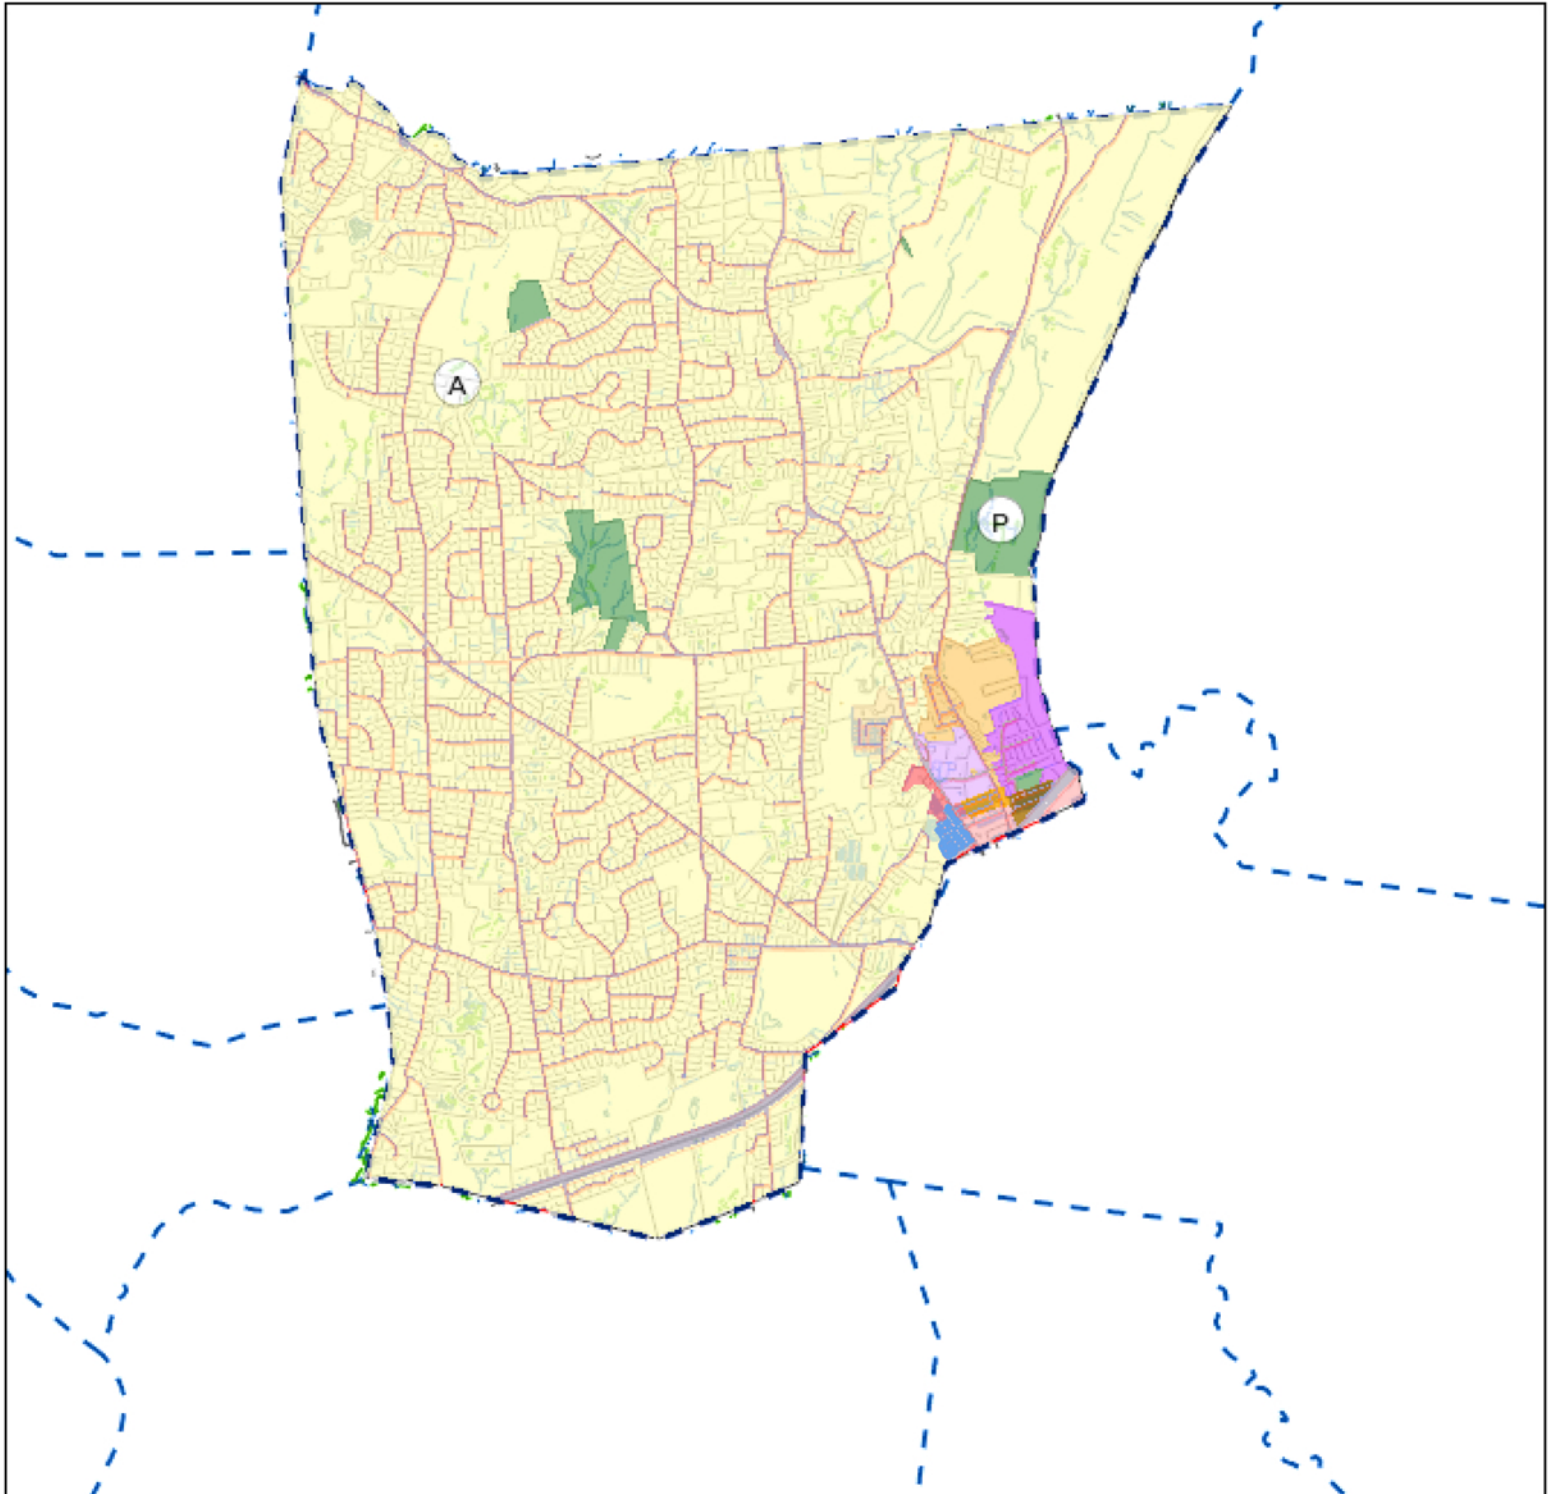

Town of Woodbridge

Geographic Information System (GIS)

MAP DISCLAIMER - NOTICE OF LIABILITY

This map is for assessment purposes only. It is not for legal description or conveyances. All information is subject to verification by any user. The Town of Woodbridge and its mapping contractors assume no legal responsibility for the information contained herein.

Approximate Scale: 1 inch = 6000 feet