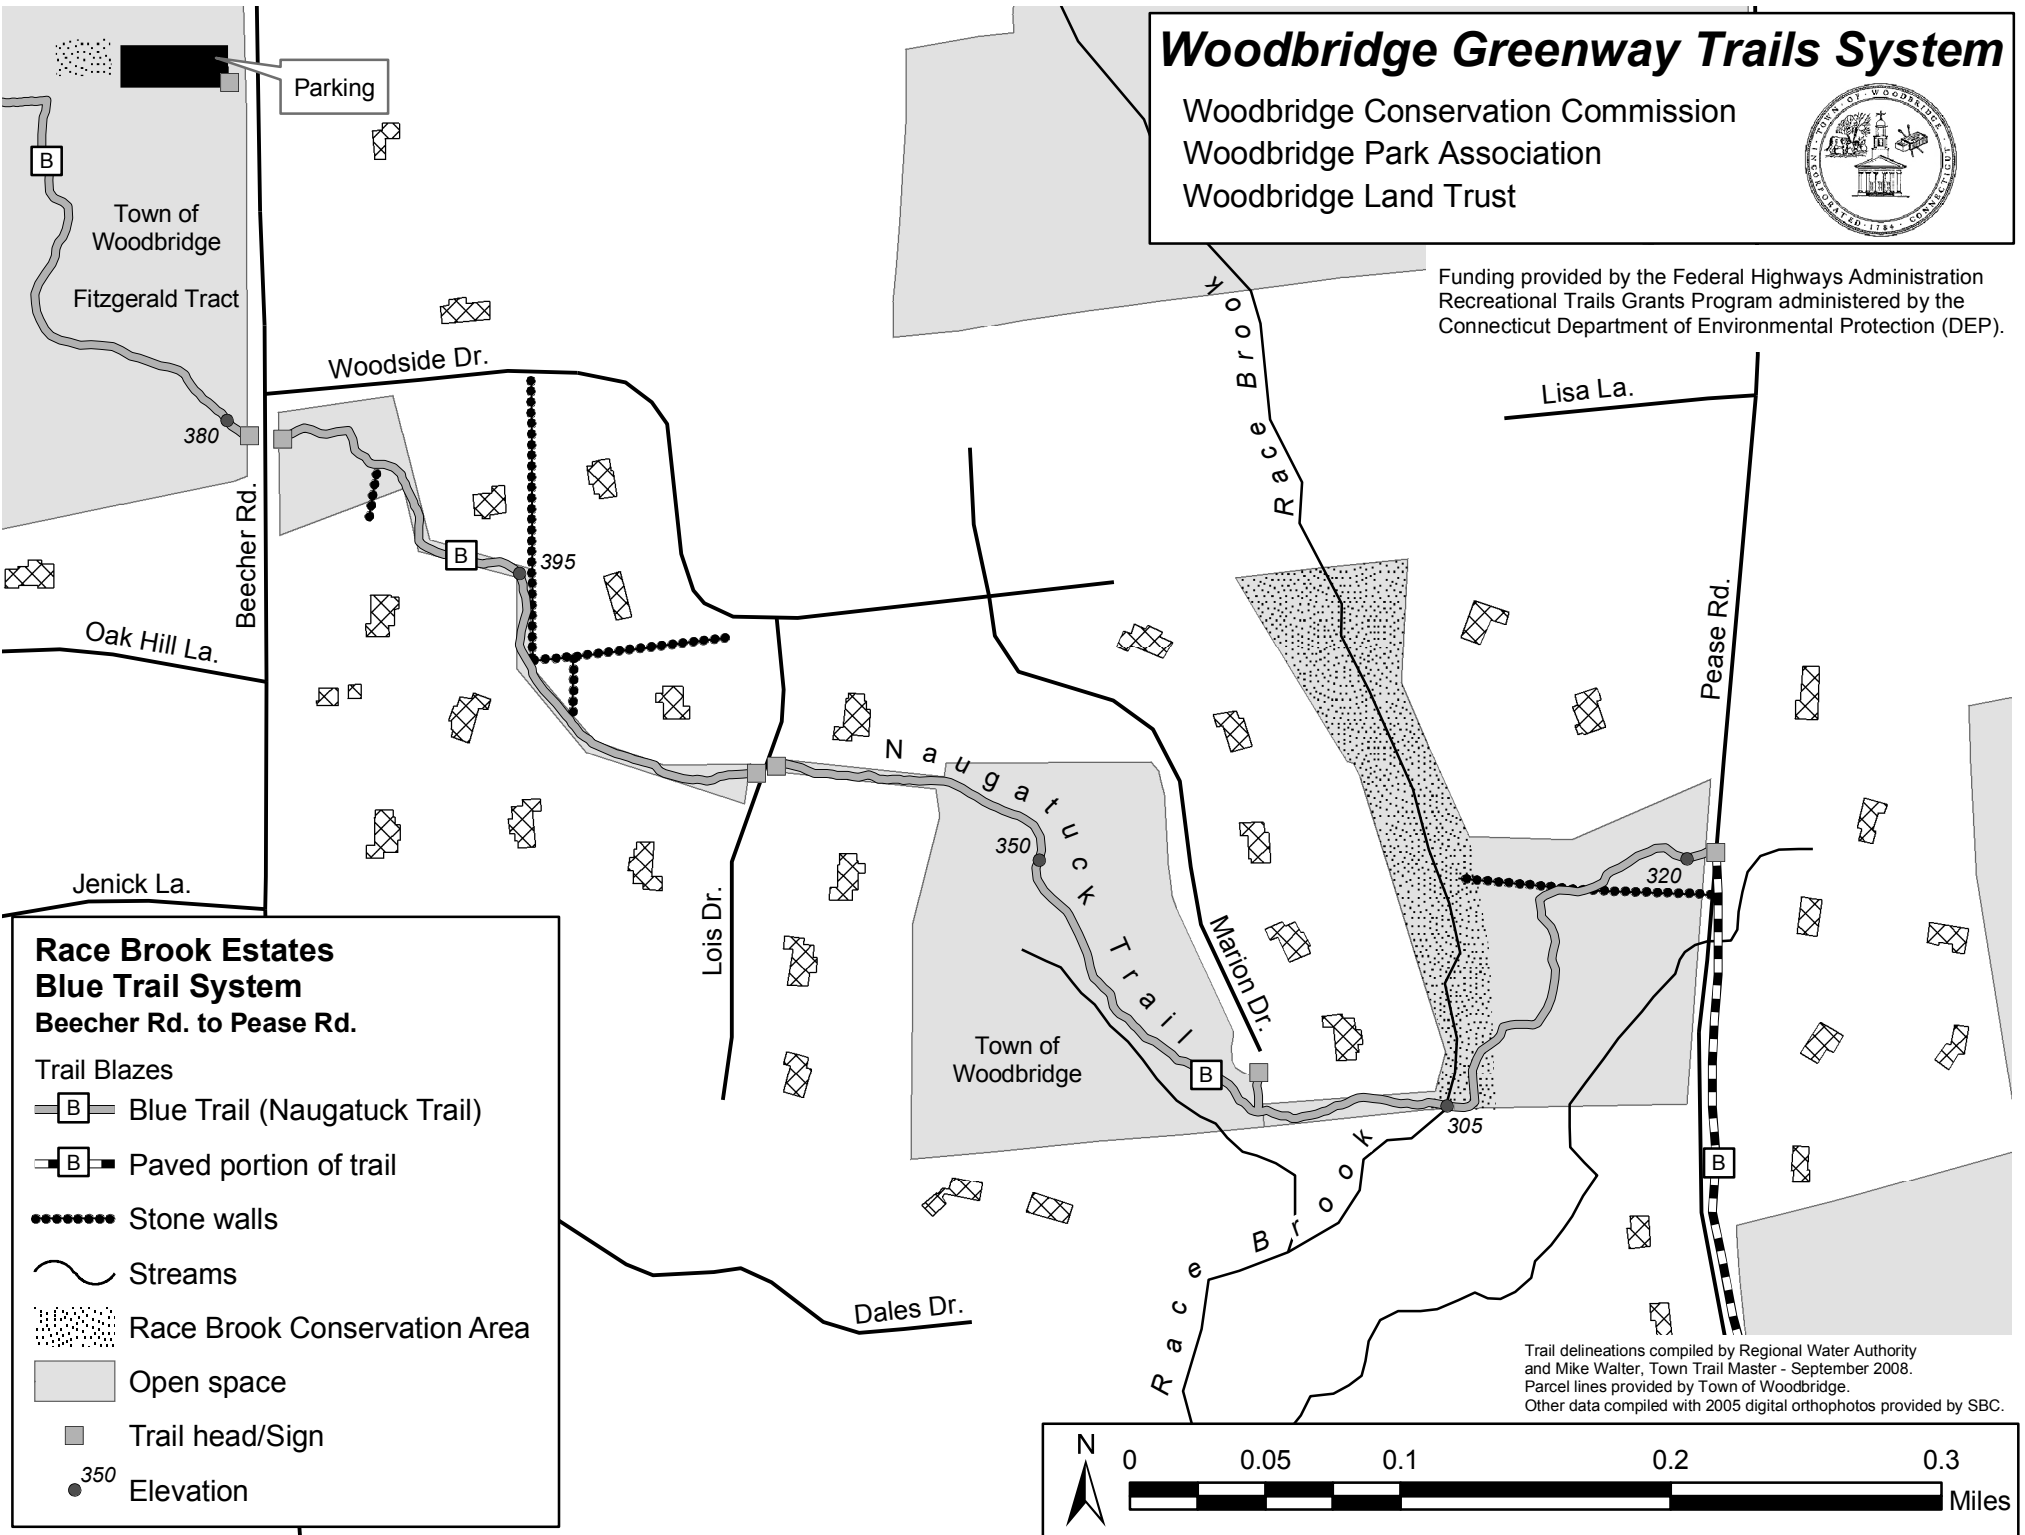

Woodbridge Greenway Trails System

Woodbridge Conservation Commission
 Woodbridge Park Association
 Woodbridge Land Trust

Funding provided by the Federal Highways Administration
 Recreational Trails Grants Program administered by the
 Connecticut Department of Environmental Protection (DEP).

Race Brook Estates Blue Trail System Beecher Rd. to Pease Rd.

Trail Blazes

—B— Blue Trail (Naugatuck Trail)

—B— Paved portion of trail

●●●●● Stone walls

~ Streams

▨ Race Brook Conservation Area

□ Open space

■ Trail head/Sign

●³⁵⁰ Elevation

Trail delineations compiled by Regional Water Authority
 and Mike Walter, Town Trail Master - September 2008.
 Parcel lines provided by Town of Woodbridge.
 Other data compiled with 2005 digital orthophotos provided by SBC.